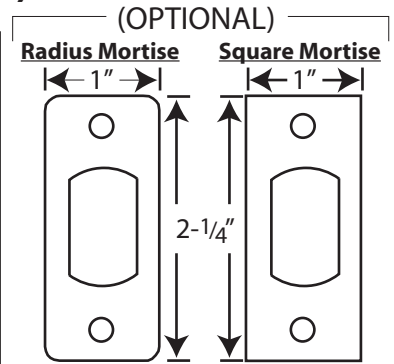

Door Edge Preps

(LATCH/KNOB)

(2-3/4" Backset is Optional)

(DEADBOLT)

(2-3/4" Backset is Optional)

Frame Strike Preps

(LATCH/KNOB)

*Drawings shown on this page are not to scale.