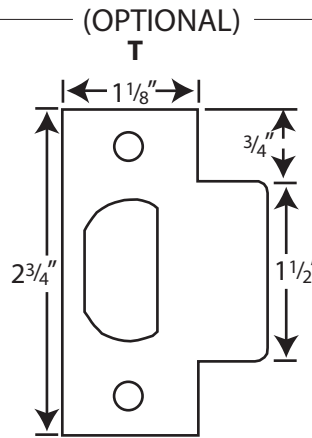

Door Edge Preps

(LATCH/KNOB)

(2-3/4" Backset is Optional)

(DEADBOLT)

(2-3/4" Backset is Optional)

Frame Strike Preps

(LATCH/KNOB)

*Drawings shown on this page are not to scale.