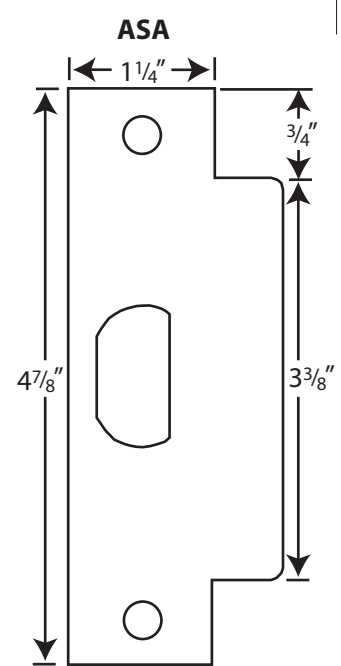

Door Edge Preps

(LATCH/KNOB)

(2-3/4" Backset is Optional)

(DEADBOLT)

(2-3/4" Backset is Optional)

Frame Strike Preps

(LATCH/KNOB)

*Drawings shown on this page are not to scale.