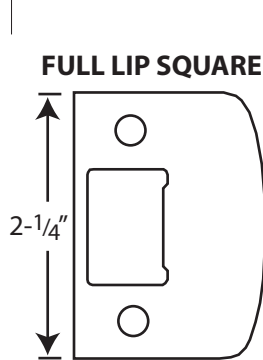

Door Edge Preps

(LATCH/KNOB)

(2-3/4" Backset is Optional)

(DEADBOLT)

(2-3/4" Backset is Optional)

Frame Strike Preps

(LATCH/KNOB)

*Drawings shown on this page are not to scale.