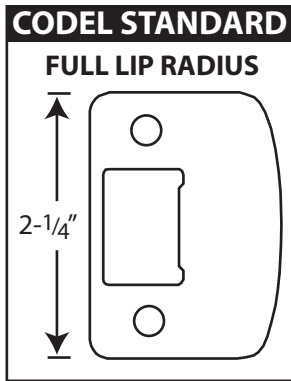

Door Edge Preps

(LATCH/KNOB)

(2-3/4" Backset is Optional)

(DEADBOLT)

(2-3/4" Backset is Optional)

Frame Strike Preps

(LATCH/KNOB)

*Drawings shown on this page are not to scale.