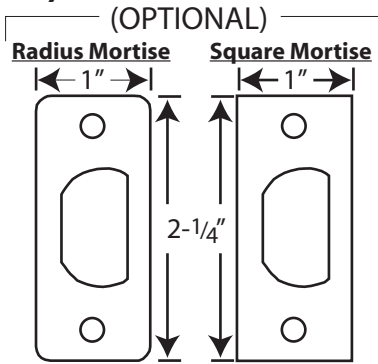

Door Edge Preps

(LATCH/KNOB)

(2-3/4" Backset is Optional)

(DEADBOLT)

(2-3/4" Backset is Optional)

Frame Strike Preps

(LATCH/KNOB)

*Drawings shown on this page are not to scale.